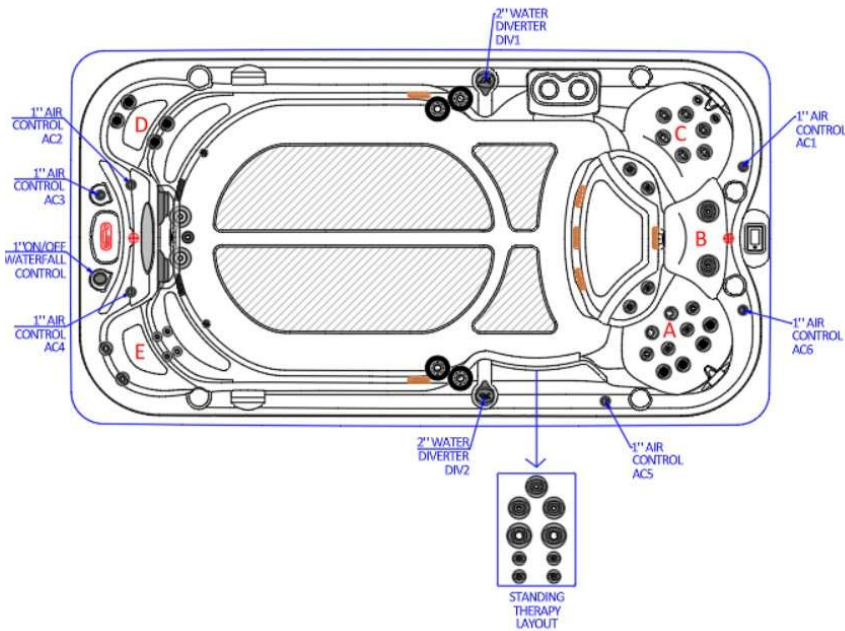

## HYDROTHERAPY OPTIONS:

26" Exercise Bar (Above Swim Jets) – **(included)**  
 Jacuzzi Powertone Fitness Kit  
 Infrared + IR Light – **(included)**  
 Swim Tether Cord – **(included)**  
 Jacuzzi Widesheet Waterfall - **(included)**

## WATER MANAGEMENT OPTIONS:

ClearRAY™ Active Oxygen Technology – **(included)**

## OTHER POPULAR UPGRADES &amp; OPTIONS:

Auxiliary Heater Bypass Loop – **(included)**  
 Additional 3KW Heater (NA)  
 Additional 3KW Heater (EU)  
 Smart Tub

**MASSAGE SELECTOR/AIR CONTROL DIAGRAM**

2026 J-14™ PowerPro®  
Swim Spa (43 Therapy Jets)

**Seat Depth:**

- A = 26.23" (66.62 cm)
- B = 21.50" (54.61 cm)
- C = 26.23" (66.62 cm)
- D = 20.25" (51.44 cm)
- E = 20.25" (51.44 cm)

LISTED DIMENSIONS REPRESENT DISTANCE FROM THE TOP OF ACRYLIC TO LOWEST POINT IN THE SEAT TOLERANCE ±1/16" (0.159 CM)