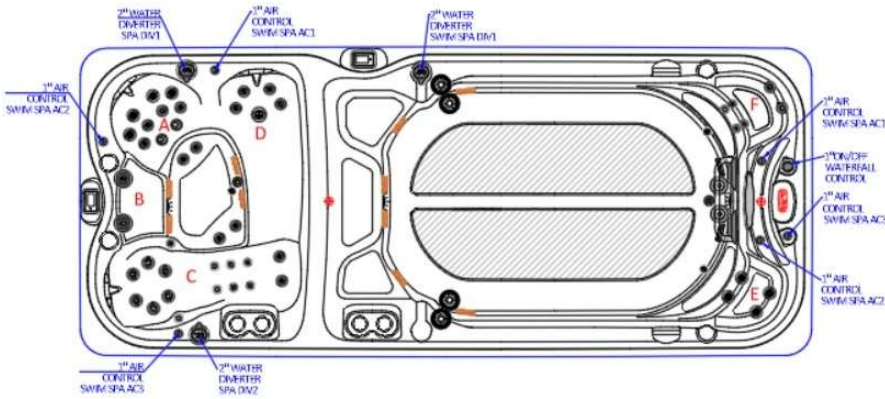

J-19DT™ POWERPRO®

SPECIFICATIONS

Seating:	6 Person
Dimensions in inches:	220.75" X 92.00" X 52.75"
Dimensions in centimeters:	561 cm x 234 cm x 134 cm
Usable Swim Area:	113.00" (287 cm)
Dry Weight:	2,662 lbs / 1,208 kg
Filled Weight (Volume):	18,235 lbs / 8,274 kg
Water Capacity (Volume):	1,865 US gallons / 7,066 L
Swim Tank (Volume):	1,570 US gallons / 5,946 L
Hot Tub (Volume):	296 US gallons / 1,120 L
Electronic Controls:	GECKO K1000 Keypad (7005118) x 2
Massage Selectors:	3
Air Controls:	6
Water Management System:	(4)50 SQ FT filter
LED Lighting:	(3) Small LED lens
Synthetic Cabinet Options:	Smoked Ebony & Brushed Gray
Acrylic Options:	Porcelain and Platinum
Headrests:	(3) Jacuzzi Lounge Pillows (8515060)
Electrical Requirements:	North America (60 Hz): Swim End: 240 Volts, 48 Amps GFCI RATED: 60 Amps Hot tub End: 240 Volts, 40 Amps GFCI RATED: 50 Amps Europe (50 Hz): Swim End: 230 Volts, 40 Amps Hot tub End: 230 Volts, 20 Amps (or suitably rated circuit breaker to comply with local electrical codes. RCD breakers with MC
Warranty:	10/5/3 Year Limited

OPTIONS & SPECIAL FEATURES

HYDROTHERAPY OPTIONS:

26" Jacuzzi Exercise Bar (Above Swim Jets) – **(included)**
Jacuzzi Powertone Fitness Kit
Infrared + IR Light – **(included)**
Swim Tether Cord – **(included)**
Jacuzzi Widesheet Waterfall – **(included)**

MASSAGE SELECTOR/AIR CONTROL DIAGRAM

2026 J-19DT™ PowerPro®
Swim Spa (45 Therapy Jets)

Seat Depth:

- A = 26.13" (66.37 cm)
- B = 21.21" (53.87 cm)
- C = 25.09" (63.73 cm)
- D = 24.95" (63.37 cm)
- E = 20.25" (51.44 cm)
- F = 20.25" (51.44 cm)

LISTED DIMENSIONS REPRESENT DISTANCE FROM THE TOP OF ACRYLIC TO LOWEST POINT IN THE SEAT TOLERANCE ±1/16" (0.159 CM)

PUMPS AND JETS

Circ Pump (Swim Tank & Hot Tub)

North America (60 Hz): 240V, 0.8/1A, 50/60 Hz (6505171)
Europe (50 Hz): 240V, 0.8/1A, 50/60 Hz (6505171)